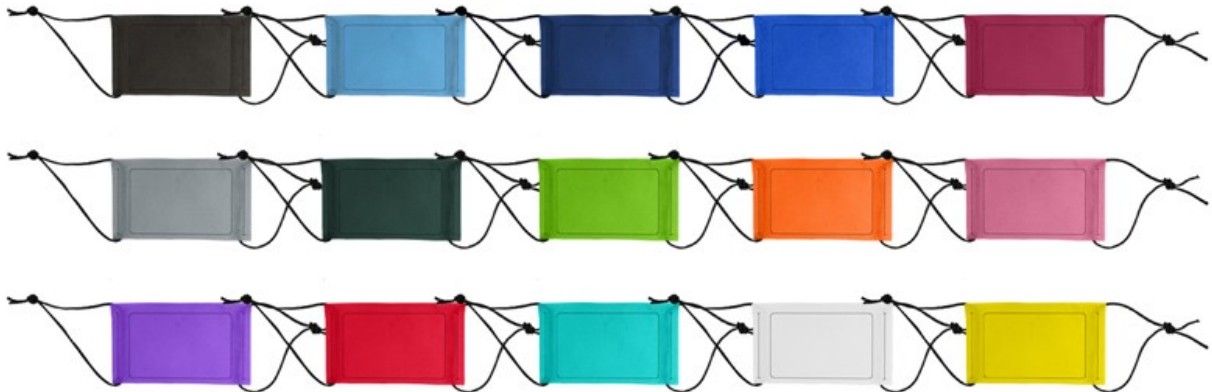

SA-700579
DISPOSABLE
GLOVES

SHIELD YOURSELF

- Single use adult face mask made of PET plastic
- Includes soft foam at forehead with elastic band to fit most
- Fog resistant
- MOQ: 5,000 pcs
- Colors: clear with blue headband
- PMS matching avail at 40K pcs
- Item Size: 13"w x 8.66"h (Flat)
- No set up charge
- Placement: on front headband
- Delivery: 8 weeks after sample approval FOB Los Angeles
- Rush delivery optional

SA-700582
FACE SHIELD

FACE THE FACTS

WEAR A MASK

ST323

BELLA+CANVAS® DAILY FACE COVER / MASK

- Innovative no-sew design means produced with zero human touch
- Ultra-soft jersey fabric makes this one-piece face mask comfortable and breathable
- A one-size-fits-all design with two ear holes and a contoured shape makes the mask versatile for many different face sizes and shapes
- Made of 52% Airlume combed and Ring spun Cotton, 48% polyester, 32 single 4.2 oz.
- Raw edges
- [Link to site](#)
- Minimum case qty of 2400
- Comes in packs of 120

SAVE FACE

SA-700578 REUSABLE 4CP FACE MASK

- Reusable adult face mask made of lightweight and breathable 140g Polyester moisture wicking fabric
- Sublimation printing/four color process (max colors)
- MOQ: 5,000/design
- Colors: Material starts white
- PMS matching available at 5,000pcs or more
- Item Size: 6.88"w x 4.72"h
- No set up charge
- Delivery 14-30 days after sample approval (FOB Los Angeles)

COVER IT UP

PC450 NON-WOVEN FACE MASK

- 2-layer face mask made of breathable eco-friendly 80 GSM Non-Woven -Polypropylene material
- Soft Nylon cord straps adjust for comfort in wear
- Made in the USA from imported materials
- Shipping from PA
- 8.5"w x 5"h