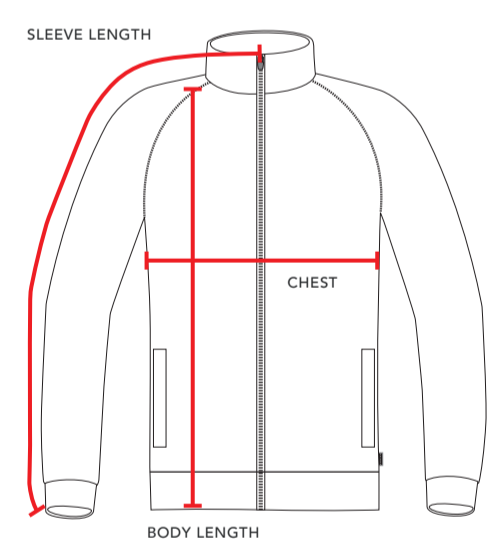

POINT OF MEASUREMENT	SMALL	MEDIUM	LARGE	X-LARGE	XX-LARGE
CHEST	38	40	42	44	46
BODY LENGTH	27	28	29	30	31
ACROSS SHOULDER	16	17	18	19	20

LONG SLEEVE PERFORMANCE CREW

POINT OF MEASUREMENT	SMALL	MEDIUM	LARGE	X-LARGE	XX-LARGE
CHEST	38	40	42	44	46
BODY LENGTH	27	28	29	30	31
ACROSS SHOULDER	16	17	18	19	20
SLEEVE LENGTH	34	35	36	37	38

LIGHTWEIGHT PERFORMANCE HOODY

POINT OF MEASUREMENT	SMALL	MEDIUM	LARGE	X-LARGE	XX-LARGE
CHEST	38	40	42	44	46
BODY LENGTH	27	28	29	30	31
ACROSS SHOULDER	16 1/2	17 1/2	18 1/2	19 1/2	20 1/2
SLEEVE LENGTH	34	35	35	36	37

PULLOVER HOODY

POINT OF MEASUREMENT	SMALL	MEDIUM	LARGE	X-LARGE	XX-LARGE
CHEST	38	40	42	44	46
BODY LENGTH	27 1/2	28 1/2	29 1/2	30 1/2	31 1/2
SLEEVE LENGTH	34	35	35	36	37

JACKET

POINT OF MEASUREMENT	SMALL	MEDIUM	LARGE	X-LARGE	XX-LARGE
CHEST	38	40	42	44	46
BODY LENGTH	27	28	29	30	31
ACROSS SHOULDER	34	35	35	36	37

SLIM + RELAXED FIT PANTS

POINT OF MEASUREMENT	SMALL	MEDIUM	LARGE	X-LARGE
WAIST CIRCUMFERENCE	30-32	32-34	34-36	36-38
INSEAM/LENGTH	28	29	30	31

SLIM + RELAXED FIT SHORTS

POINT OF MEASUREMENT	SMALL	MEDIUM	LARGE	X-LARGE
WAIST CIRCUMFERENCE	30-32	32-34	34-36	36-38
INSEAM/LENGTH	10	10	10	10