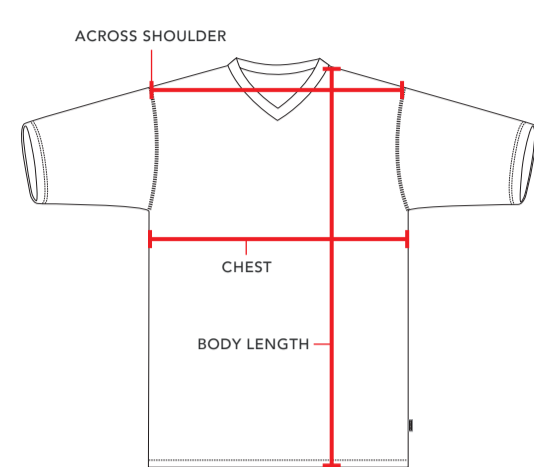

POLOS

SIZES BELOW ARE US NUMERIC AND STANDARD INCH MEASUREMENTS

POINT OF MEASUREMENT	SMALL	MEDIUM	LARGE	X-LARGE	XX-LARGE
CHEST	38	40	42	44	46
BODY LENGTH	27	28	29	30	31
ACROSS SHOULDER	16	17	18	19	20

T-SHIRTS

POINT OF MEASUREMENT	SMALL	MEDIUM	LARGE	X-LARGE	XX-LARGE
CHEST	38	40	42	44	46
BODY LENGTH	27	28	29	30	31
ACROSS SHOULDER	16	17	18	19	20

LONG SLEEVE PERFORMANCE CREW

POINT OF MEASUREMENT	SMALL	MEDIUM	LARGE	X-LARGE	XX-LARGE
CHEST	38	40	42	44	46
BODY LENGTH	27	28	29	30	31
ACROSS SHOULDER	16	17	18	19	20
SLEEVE LENGTH	34	35	36	37	38

LIGHTWEIGHT PERFORMANCE HOODY

POINT OF MEASUREMENT	SMALL	MEDIUM	LARGE	X-LARGE	XX-LARGE
CHEST	38	40	42	44	46
BODY LENGTH	27	28	29	30	31
ACROSS SHOULDER	16 1/2	17 1/2	18 1/2	19 1/2	20 1/2
SLEEVE LENGTH	34	35	35	36	37

PULLOVER HOODY

POINT OF MEASUREMENT	SMALL	MEDIUM	LARGE	X-LARGE	XX-LARGE
CHEST	38	40	42	44	46
BODY LENGTH	27 1/2	28 1/2	29 1/2	30 1/2	31 1/2
SLEEVE LENGTH	34	35	35	36	37

JACKET

POINT OF MEASUREMENT	SMALL	MEDIUM	LARGE	X-LARGE	XX-LARGE
CHEST	38	40	42	44	46
BODY LENGTH	27	28	29	30	31
ACROSS SHOULDER	34	35	35	36	37