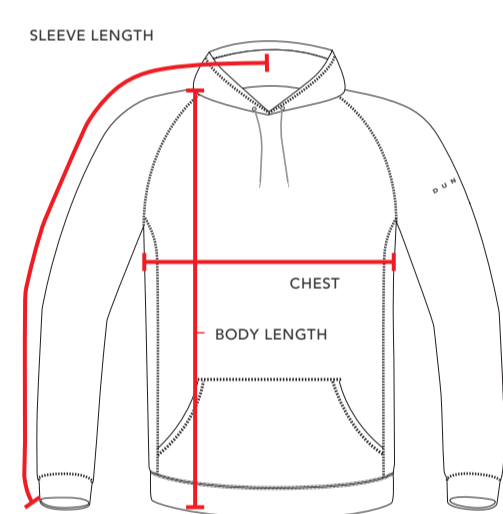

POINT OF MEASUREMENT	SMALL	MEDIUM	LARGE	X-LARGE	XX-LARGE
CHEST	38	40	42	44	46
BODY LENGTH	27	28	29	30	31
ACROSS SHOULDER	16	17	18	19	20

LONG SLEEVE PERFORMANCE CREW

POINT OF MEASUREMENT	SMALL	MEDIUM	LARGE	X-LARGE	XX-LARGE
CHEST	38	40	42	44	46
BODY LENGTH	27	28	29	30	31
ACROSS SHOULDER	16	17	18	19	20
SLEEVE LENGTH	34	35	36	37	38

LIGHTWEIGHT PERFORMANCE HOODY

POINT OF MEASUREMENT	SMALL	MEDIUM	LARGE	X-LARGE	XX-LARGE
CHEST	38	40	42	44	46
BODY LENGTH	27	28	29	30	31
ACROSS SHOULDER	16 1/2	17 1/2	18 1/2	19 1/2	20 1/2
SLEEVE LENGTH	34	35	35	36	37

PULLOVER HOODY

POINT OF MEASUREMENT	SMALL	MEDIUM	LARGE	X-LARGE	XX-LARGE
CHEST	38	40	42	44	46
BODY LENGTH	27 1/2	28 1/2	29 1/2	30 1/2	31 1/2
SLEEVE LENGTH	34	35	35	36	37

JACKET

POINT OF MEASUREMENT	SMALL	MEDIUM	LARGE	X-LARGE	XX-LARGE
CHEST	38	40	42	44	46
BODY LENGTH	27	28	29	30	31
ACROSS SHOULDER	34	35	35	36	37

SLIM + RELAXED FIT PANTS

POINT OF MEASUREMENT	SMALL	MEDIUM	LARGE	X-LARGE
WAIST CIRCUMFERENCE	30-32	32-34	34-36	36-38
INSEAM/LENGTH	28	29	30	31

SLIM + RELAXED FIT SHORTS

POINT OF MEASUREMENT	SMALL	MEDIUM	LARGE	X-LARGE
WAIST CIRCUMFERENCE	30-32	32-34	34-36	36-38
INSEAM/LENGTH	10	10	10	10