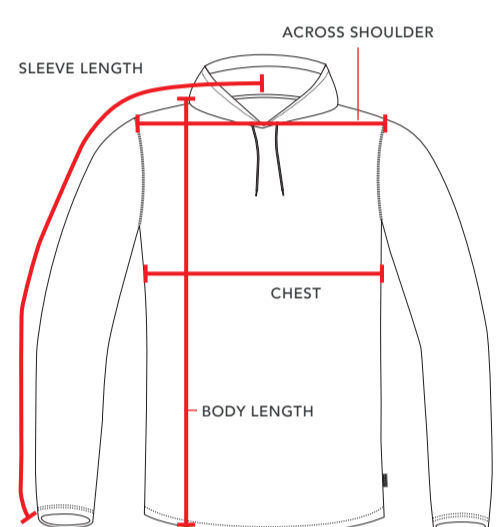

POLOS

SIZES BELOW ARE US NUMERIC AND STANDARD INCH MEASUREMENTS

POINT OF MEASUREMENT	SMALL	MEDIUM	LARGE	X-LARGE	XX-LARGE
CHEST	38	40	42	44	46
BODY LENGTH	27	28	29	30	31
ACROSS SHOULDER	16	17	18	19	20

T-SHIRTS

POINT OF MEASUREMENT	SMALL	MEDIUM	LARGE	X-LARGE	XX-LARGE
CHEST	38	40	42	44	46
BODY LENGTH	27	28	29	30	31
ACROSS SHOULDER	16	17	18	19	20

LONG SLEEVE PERFORMANCE CREW

POINT OF MEASUREMENT	SMALL	MEDIUM	LARGE	X-LARGE	XX-LARGE
CHEST	38	40	42	44	46
BODY LENGTH	27	28	29	30	31
ACROSS SHOULDER	16	17	18	19	20
SLEEVE LENGTH	34	35	36	37	38

LIGHTWEIGHT PERFORMANCE HOODY

POINT OF MEASUREMENT	SMALL	MEDIUM	LARGE	X-LARGE	XX-LARGE
CHEST	38	40	42	44	46
BODY LENGTH	27	28	29	30	31
ACROSS SHOULDER	16 1/2	17 1/2	18 1/2	19 1/2	20 1/2
SLEEVE LENGTH	34	35	35	36	37

PULLOVER HOODY

POINT OF MEASUREMENT	SMALL	MEDIUM	LARGE	X-LARGE	XX-LARGE
CHEST	38	40	42	44	46
BODY LENGTH	27 1/2	28 1/2	29 1/2	30 1/2	31 1/2
SLEEVE LENGTH	34	35	35	36	37

JACKET

POINT OF MEASUREMENT	SMALL	MEDIUM	LARGE	X-LARGE	XX-LARGE
CHEST	38	40	42	44	46
BODY LENGTH	27	28	29	30	31
ACROSS SHOULDER	34	35	35	36	37