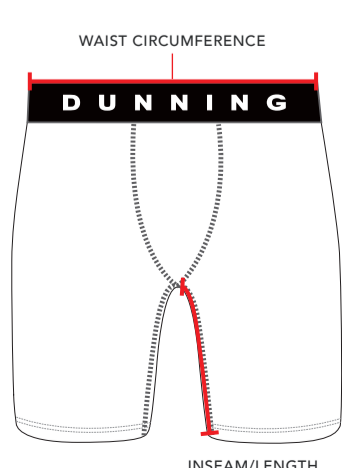

LIGHTWEIGHT PERFORMANCE HOODY

POINT OF MEASUREMENT	SMALL	MEDIUM	LARGE	X-LARGE	XX-LARGE
CHEST	38	40	42	44	46
BODY LENGTH	27	28	29	30	31
ACROSS SHOULDER	16 1/2	17 1/2	18 1/2	19 1/2	20 1/2
SLEEVE LENGTH	34	35	35	36	37

PULLOVER HOODY

POINT OF MEASUREMENT	SMALL	MEDIUM	LARGE	X-LARGE	XX-LARGE
CHEST	38	40	42	44	46
BODY LENGTH	27 1/2	28 1/2	29 1/2	30 1/2	31 1/2
SLEEVE LENGTH	34	35	35	36	37

JACKET

POINT OF MEASUREMENT	SMALL	MEDIUM	LARGE	X-LARGE	XX-LARGE
CHEST	38	40	42	44	46
BODY LENGTH	27	28	29	30	31
ACROSS SHOULDER	34	35	35	36	37

SLIM + RELAXED FIT PANTS

POINT OF MEASUREMENT	SMALL	MEDIUM	LARGE	X-LARGE
WAIST CIRCUMFERENCE	30-32	32-34	34-36	36-38
INSEAM/LENGTH	28	29	30	31

SLIM + RELAXED FIT SHORTS

POINT OF MEASUREMENT	SMALL	MEDIUM	LARGE	X-LARGE
WAIST CIRCUMFERENCE	30-32	32-34	34-36	36-38
INSEAM/LENGTH	10	10	10	10

SLIM + RELAXED FIT PANTS

POINT OF MEASUREMENT	SMALL	MEDIUM	LARGE	X-LARGE
WAIST CIRCUMFERENCE	30-32	32-34	34-36	36-38
INSEAM/LENGTH	7	7	7	7