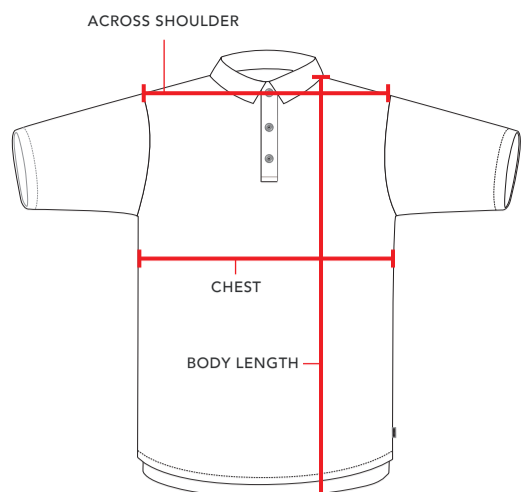

POLOS

SIZES BELOW ARE US NUMERIC AND STANDARD INCH MEASUREMENTS

POINT OF MEASUREMENT	SMALL	MEDIUM	LARGE	X-LARGE	XX-LARGE
CHEST	38	40	42	44	46
BODY LENGTH	27	28	29	30	31
ACROSS SHOULDER	16	17	18	19	20

T-SHIRTS

POINT OF MEASUREMENT	SMALL	MEDIUM	LARGE	X-LARGE	XX-LARGE
CHEST	38	40	42	44	46
BODY LENGTH	27	28	29	30	31
ACROSS SHOULDER	16	17	18	19	20

LONG SLEEVE PERFORMANCE CREW

POINT OF MEASUREMENT	SMALL	MEDIUM	LARGE	X-LARGE	XX-LARGE
CHEST	38	40	42	44	46
BODY LENGTH	27	28	29	30	31
ACROSS SHOULDER	16	17	18	19	20
SLEEVE LENGTH	34	35	36	37	38

LIGHTWEIGHT PERFORMANCE HOODY

POINT OF MEASUREMENT	SMALL	MEDIUM	LARGE	X-LARGE	XX-LARGE
CHEST	38	40	42	44	46
BODY LENGTH	27	28	29	30	31
ACROSS SHOULDER	16 1/2	17 1/2	18 1/2	19 1/2	20 1/2
SLEEVE LENGTH	34	35	35	36	37

PULLOVER HOODY

POINT OF MEASUREMENT	SMALL	MEDIUM	LARGE	X-LARGE	XX-LARGE
CHEST	38	40	42	44	46
BODY LENGTH	27 1/2	28 1/2	29 1/2	30 1/2	31 1/2
SLEEVE LENGTH	34	35	35	36	37

JACKET

POINT OF MEASUREMENT	SMALL	MEDIUM	LARGE	X-LARGE	XX-LARGE
CHEST	38	40	42	44	46
BODY LENGTH	27	28	29	30	31
ACROSS SHOULDER	34	35	35	36	37