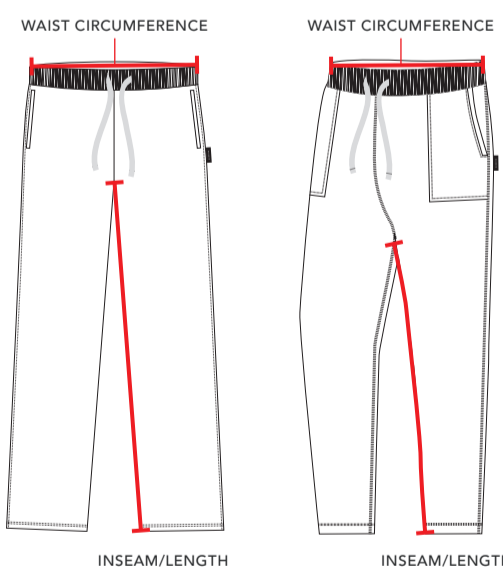

LIGHTWEIGHT PERFORMANCE HOODY

POINT OF MEASUREMENT	SMALL	MEDIUM	LARGE	X-LARGE	XX-LARGE
CHEST	38	40	42	44	46
BODY LENGTH	27	28	29	30	31
ACROSS SHOULDER	16 1/2	17 1/2	18 1/2	19 1/2	20 1/2
SLEEVE LENGTH	34	35	35	36	37

PULLOVER HOODY

POINT OF MEASUREMENT	SMALL	MEDIUM	LARGE	X-LARGE	XX-LARGE
CHEST	38	40	42	44	46
BODY LENGTH	27 1/2	28 1/2	29 1/2	30 1/2	31 1/2
SLEEVE LENGTH	34	35	35	36	37

JACKET

POINT OF MEASUREMENT	SMALL	MEDIUM	LARGE	X-LARGE	XX-LARGE
CHEST	38	40	42	44	46
BODY LENGTH	27	28	29	30	31
ACROSS SHOULDER	34	35	35	36	37

SLIM + RELAXED FIT PANTS

POINT OF MEASUREMENT	SMALL	MEDIUM	LARGE	X-LARGE
WAIST CIRCUMFERENCE	30-32	32-34	34-36	36-38
INSEAM/LENGTH	28	29	30	31

SLIM + RELAXED FIT SHORTS

POINT OF MEASUREMENT	SMALL	MEDIUM	LARGE	X-LARGE
WAIST CIRCUMFERENCE	30-32	32-34	34-36	36-38
INSEAM/LENGTH	10	10	10	10

SLIM + RELAXED FIT PANTS

POINT OF MEASUREMENT	SMALL	MEDIUM	LARGE	X-LARGE
WAIST CIRCUMFERENCE	30-32	32-34	34-36	36-38
INSEAM/LENGTH	7	7	7	7