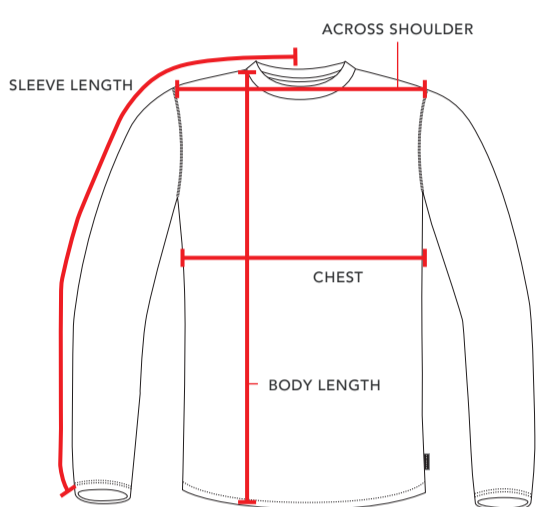

POLOS

SIZES BELOW ARE US NUMERIC AND STANDARD INCH MEASUREMENTS

POINT OF MEASUREMENT	SMALL	MEDIUM	LARGE	X-LARGE	XX-LARGE
CHEST	38	40	42	44	46
BODY LENGTH	27	28	29	30	31
ACROSS SHOULDER	16	17	18	19	20

T-SHIRTS

POINT OF MEASUREMENT	SMALL	MEDIUM	LARGE	X-LARGE	XX-LARGE
CHEST	38	40	42	44	46
BODY LENGTH	27	28	29	30	31
ACROSS SHOULDER	16	17	18	19	20

LONG SLEEVE PERFORMANCE CREW

POINT OF MEASUREMENT	SMALL	MEDIUM	LARGE	X-LARGE	XX-LARGE
CHEST	38	40	42	44	46
BODY LENGTH	27	28	29	30	31
ACROSS SHOULDER	16	17	18	19	20
SLEEVE LENGTH	34	35	36	37	38

LIGHTWEIGHT PERFORMANCE HOODY

POINT OF MEASUREMENT	SMALL	MEDIUM	LARGE	X-LARGE	XX-LARGE
CHEST	38	40	42	44	46
BODY LENGTH	27	28	29	30	31
ACROSS SHOULDER	16 1/2	17 1/2	18 1/2	19 1/2	20 1/2
SLEEVE LENGTH	34	35	35	36	37

PULLOVER HOODY

POINT OF MEASUREMENT	SMALL	MEDIUM	LARGE	X-LARGE	XX-LARGE
CHEST	38	40	42	44	46
BODY LENGTH	27 1/2	28 1/2	29 1/2	30 1/2	31 1/2
SLEEVE LENGTH	34	35	35	36	37

JACKET

POINT OF MEASUREMENT	SMALL	MEDIUM	LARGE	X-LARGE	XX-LARGE
CHEST	38	40	42	44	46
BODY LENGTH	27	28	29	30	31
ACROSS SHOULDER	34	35	35	36	37