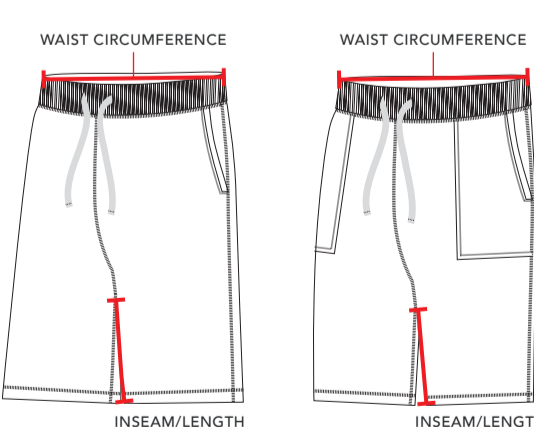

LIGHTWEIGHT PERFORMANCE HOODY

POINT OF MEASUREMENT	SMALL	MEDIUM	LARGE	X-LARGE	XX-LARGE
CHEST	38	40	42	44	46
BODY LENGTH	27	28	29	30	31
ACROSS SHOULDER	16 1/2	17 1/2	18 1/2	19 1/2	20 1/2
SLEEVE LENGTH	34	35	35	36	37

PULLOVER HOODY

POINT OF MEASUREMENT	SMALL	MEDIUM	LARGE	X-LARGE	XX-LARGE
CHEST	38	40	42	44	46
BODY LENGTH	27 1/2	28 1/2	29 1/2	30 1/2	31 1/2
SLEEVE LENGTH	34	35	35	36	37

JACKET

POINT OF MEASUREMENT	SMALL	MEDIUM	LARGE	X-LARGE	XX-LARGE
CHEST	38	40	42	44	46
BODY LENGTH	27	28	29	30	31
ACROSS SHOULDER	34	35	35	36	37

SLIM + RELAXED FIT PANTS

POINT OF MEASUREMENT	SMALL	MEDIUM	LARGE	X-LARGE
WAIST CIRCUMFERENCE	30-32	32-34	34-36	36-38
INSEAM/LENGTH	28	29	30	31

SLIM + RELAXED FIT SHORTS

POINT OF MEASUREMENT	SMALL	MEDIUM	LARGE	X-LARGE
WAIST CIRCUMFERENCE	30-32	32-34	34-36	36-38
INSEAM/LENGTH	10	10	10	10

SLIM + RELAXED FIT PANTS

POINT OF MEASUREMENT	SMALL	MEDIUM	LARGE	X-LARGE
WAIST CIRCUMFERENCE	30-32	32-34	34-36	36-38
INSEAM/LENGTH	7	7	7	7